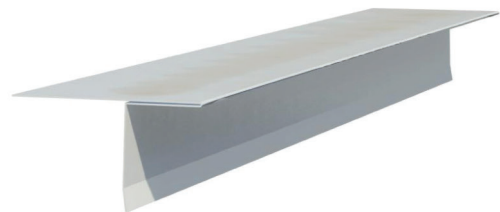

# Standing Seam Trim

1

SS Rake Trim

2

SS Ridge Cap

Solid and vented J available 10' only.

3

SS Roof Edge

All trims are 4" over even foot unless otherwise noted (8'4"-20'4").  
Special trim prices based on total inches x total bends. A hem is one bend.

\*STOCKED TRIM