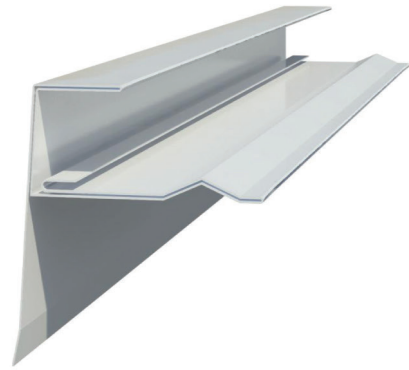

# Standing Seam Trim

1

SS Rake Trim

2

SS Ridge Cap

Solid and vented J available 10' only.

3

SS Roof Edge

All trims are 4" over even foot unless otherwise noted (8'4"-20'4").  
Special trim prices based on total inches x total bends. A hem is one bend.

\*STOCKED TRIM