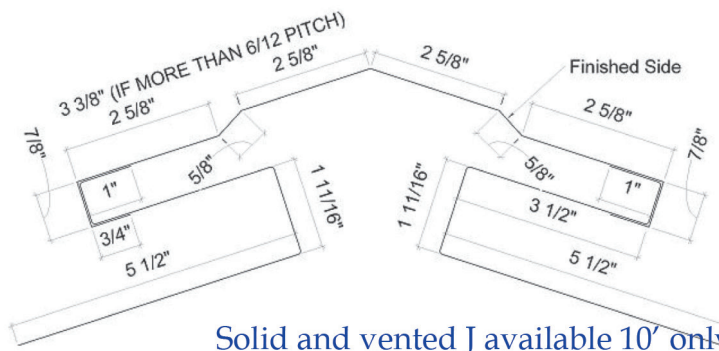

# Standing Seam Trim

1

SS Rake Trim

2

SS Ridge Cap

Solid and vented J available 10' only.

3

SS Roof Edge

All trims are 4" over even foot unless otherwise noted (8'4"-20'4").  
Special trim prices based on total inches x total bends. A hem is one bend.

\*STOCKED TRIM