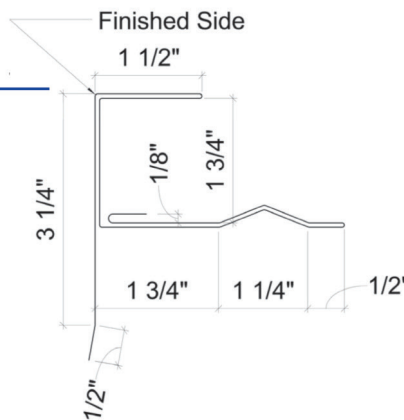

# Standing Seam Trim

1

SS Rake Trim

2

SS Ridge Cap

Solid and vented J available 10' only.

3

SS Roof Edge

All trims are 4" over even foot unless otherwise noted (8'4"-20'4").  
Special trim prices based on total inches x total bends. A hem is one bend.

\*STOCKED TRIM