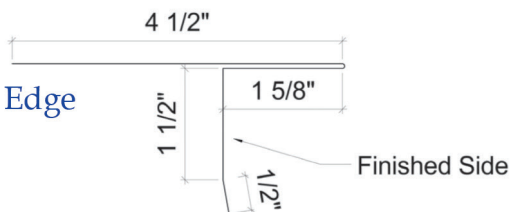

# Standing Seam Trim

1

SS Rake Trim

2

SS Ridge Cap

Solid and vented J available 10' only.

3

SS Roof Edge

All trims are 4" over even foot unless otherwise noted (8'4"-20'4").  
Special trim prices based on total inches x total bends. A hem is one bend.

\*STOCKED TRIM