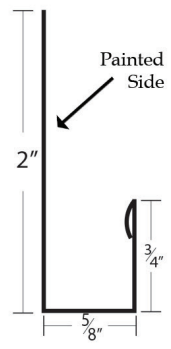

## Standard Corner

## Rat Guard

All trims are 4" over even foot unless otherwise noted (8'4"-20'4").  
Special trim prices based on total inches x total bends. A hem is one bend.