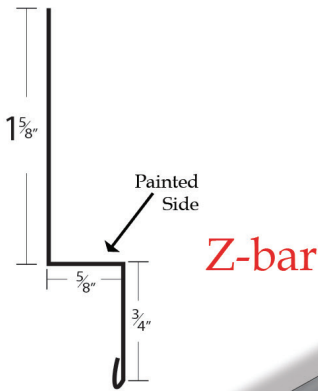

## Standard Corner

## Rat Guard

All trims are 4" over even foot unless otherwise noted (8'4"-20'4").  
Special trim prices based on total inches x total bends. A hem is one bend.