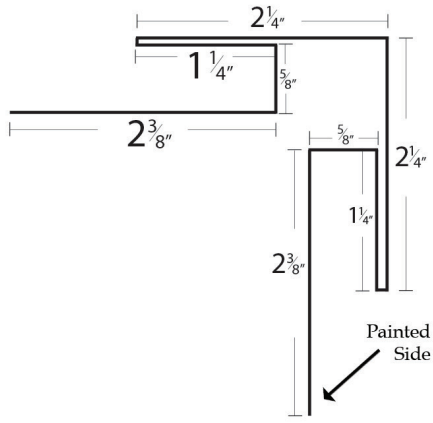

## Standard Corner

## Rat Guard

All trims are 4" over even foot unless otherwise noted (8'4"-20'4").  
Special trim prices based on total inches x total bends. A hem is one bend.