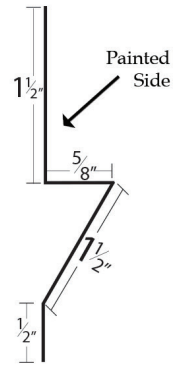

## Standard Corner

## Rat Guard

All trims are 4" over even foot unless otherwise noted (8'4"-20'4").  
Special trim prices based on total inches x total bends. A hem is one bend.