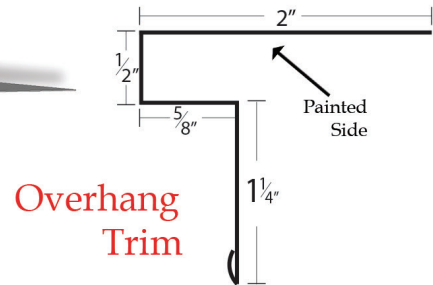

## Standard Corner

## Rat Guard

All trims are 4" over even foot unless otherwise noted (8'4"-20'4").  
Special trim prices based on total inches x total bends. A hem is one bend.