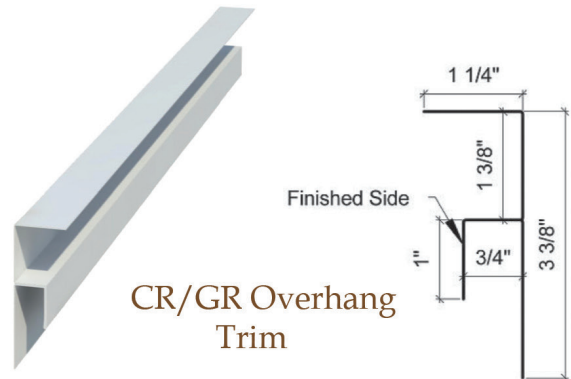

# Commercial Rib Trims

CR Z-bar

CR/GR Overhang Trim

CR J-channel

CR Rat Guard

CR Corner/Rake

All trims are 4" over even foot unless otherwise noted (8'4"-20'4").  
Special trim prices based on total inches x total bends. A hem is one bend.