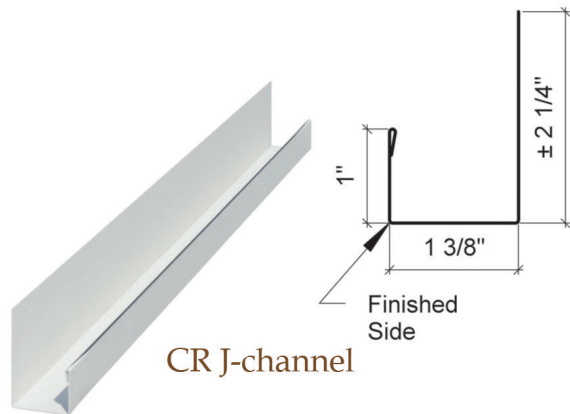

# Commercial Rib Trims

CR Z-bar

CR/GR Overhang Trim

CR J-channel

CR Rat Guard

CR Corner/Rake

All trims are 4" over even foot unless otherwise noted (8'4"-20'4").  
Special trim prices based on total inches x total bends. A hem is one bend.