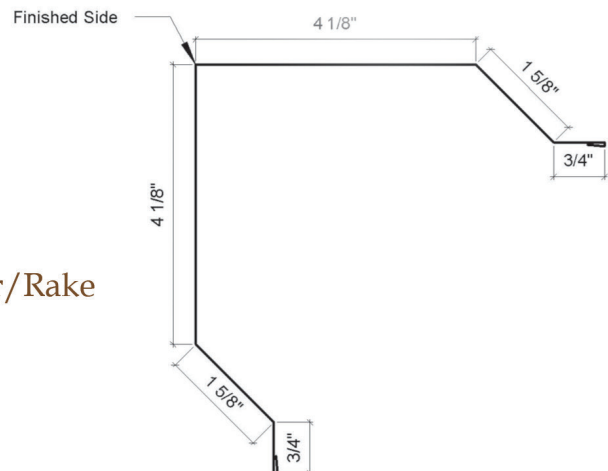

# Commercial Rib Trims

CR Z-bar

CR/GR Overhang Trim

CR J-channel

CR Rat Guard

CR Corner/Rake

All trims are 4" over even foot unless otherwise noted (8'4"-20'4").  
Special trim prices based on total inches x total bends. A hem is one bend.