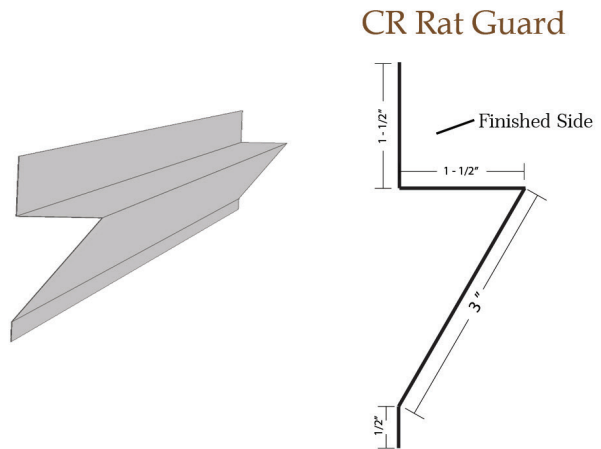

# Commercial Rib Trims

CR Z-bar

CR/GR Overhang Trim

CR J-channel

CR Rat Guard

CR Corner/Rake

All trims are 4" over even foot unless otherwise noted (8'4"-20'4").  
Special trim prices based on total inches x total bends. A hem is one bend.