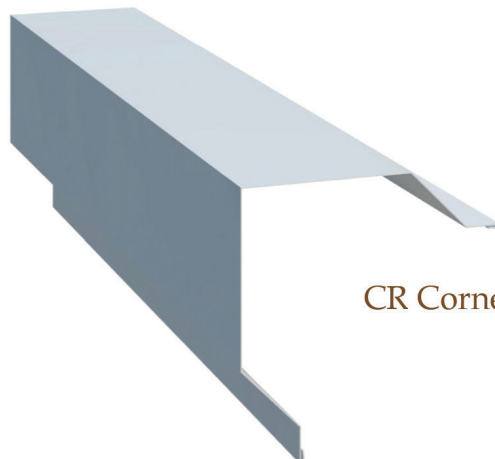

# Commercial Rib Trims

CR Z-bar

CR/GR Overhang Trim

CR J-channel

CR Rat Guard

CR Corner/Rake

All trims are 4" over even foot unless otherwise noted (8'4"-20'4").  
Special trim prices based on total inches x total bends. A hem is one bend.