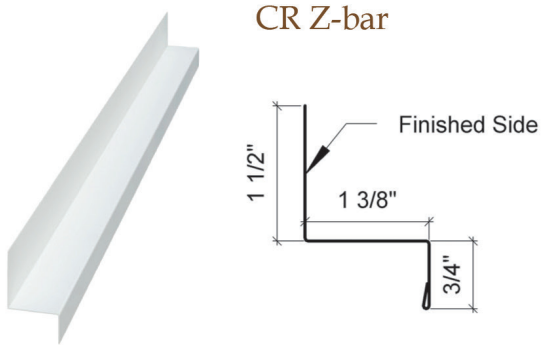

# Commercial Rib Trims

CR Z-bar

CR/GR Overhang Trim

CR J-channel

CR Rat Guard

CR Corner/Rake

All trims are 4" over even foot unless otherwise noted (8'4"-20'4").  
Special trim prices based on total inches x total bends. A hem is one bend.